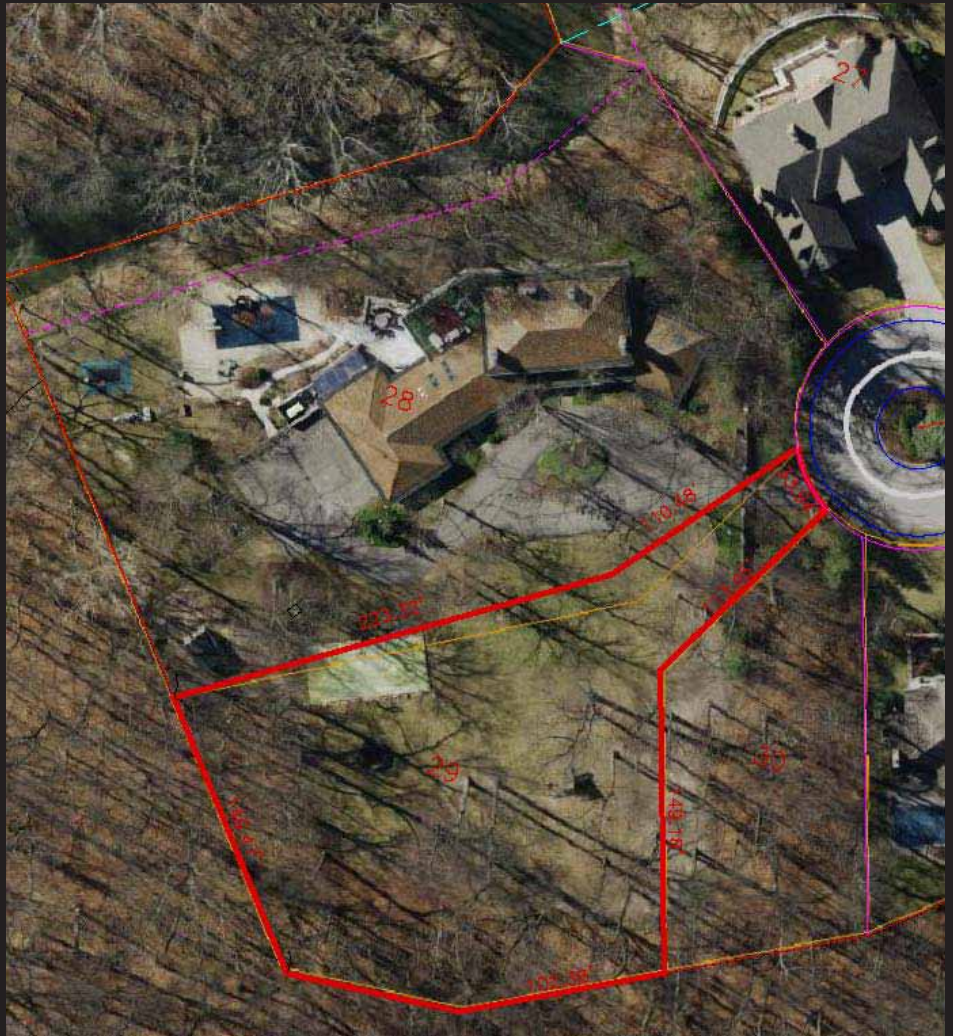

3424 Southpoint Road • \$310,000

WILDEWOOD SUBDIVISION

Lot 29 in the most sought after neighborhood in Northwest Ohio is available

Completely private and backs up to Wildwood Metropark

Sylvania Township

LOCAL SCHOOL INFO:
Whiteford Elementary School
Southview High School

PROPERTY LOCATION:
Corey Road between Central
and Sylvania to Wildwood

Jim McGowan | Contact 419.654.4343

Jim has been licensed as a salesman since 1978 and as a Broker/ Salesman since 1983 with Loss Realty Group. Born into the building business, his experience in real estate is vast and wide-ranging.