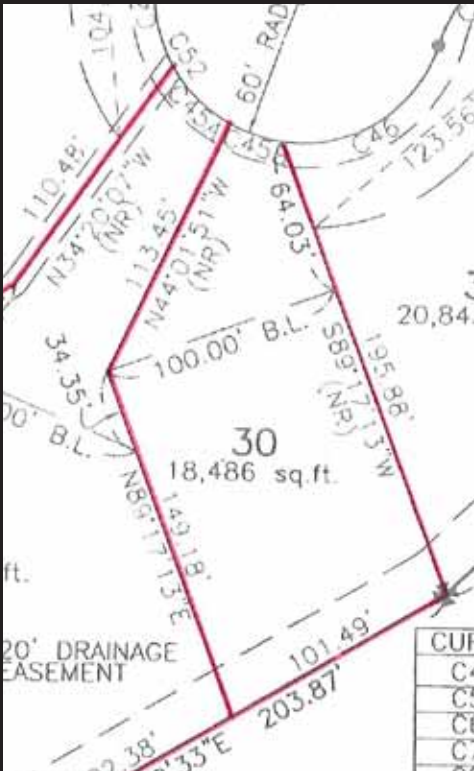

3434 Southpoint Road • \$210,000

WILDEWOOD SUBDIVISION

Lot 30 in the most sought after neighborhood in Northwest Ohio is available

Completely private and backs up to Wildwood Metropark

Sylvania Township

LOCAL SCHOOL INFO:
Whiteford Elementary School
Southview High School

PROPERTY LOCATION:
Corey Road between Central
and Sylvania to Wildwood

Jim McGowan | Contact 419.654.4343

Jim has been licensed as a salesman since 1978 and as a Broker/ Salesman since 1983 with Loss Realty Group. Born into the building business, his experience in real estate is vast and wide-ranging.